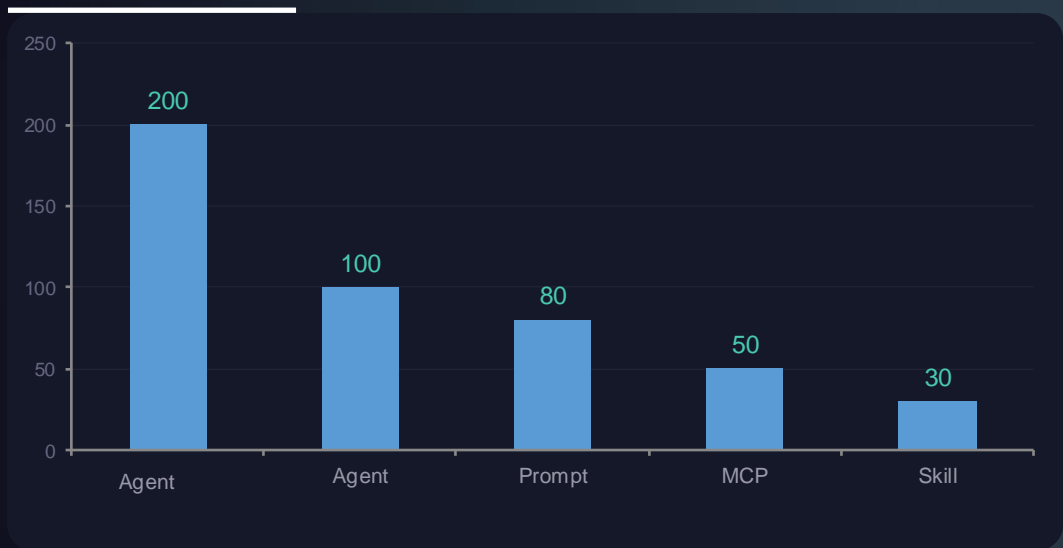

Agent (ASPM)

Agent Guardrails ( )