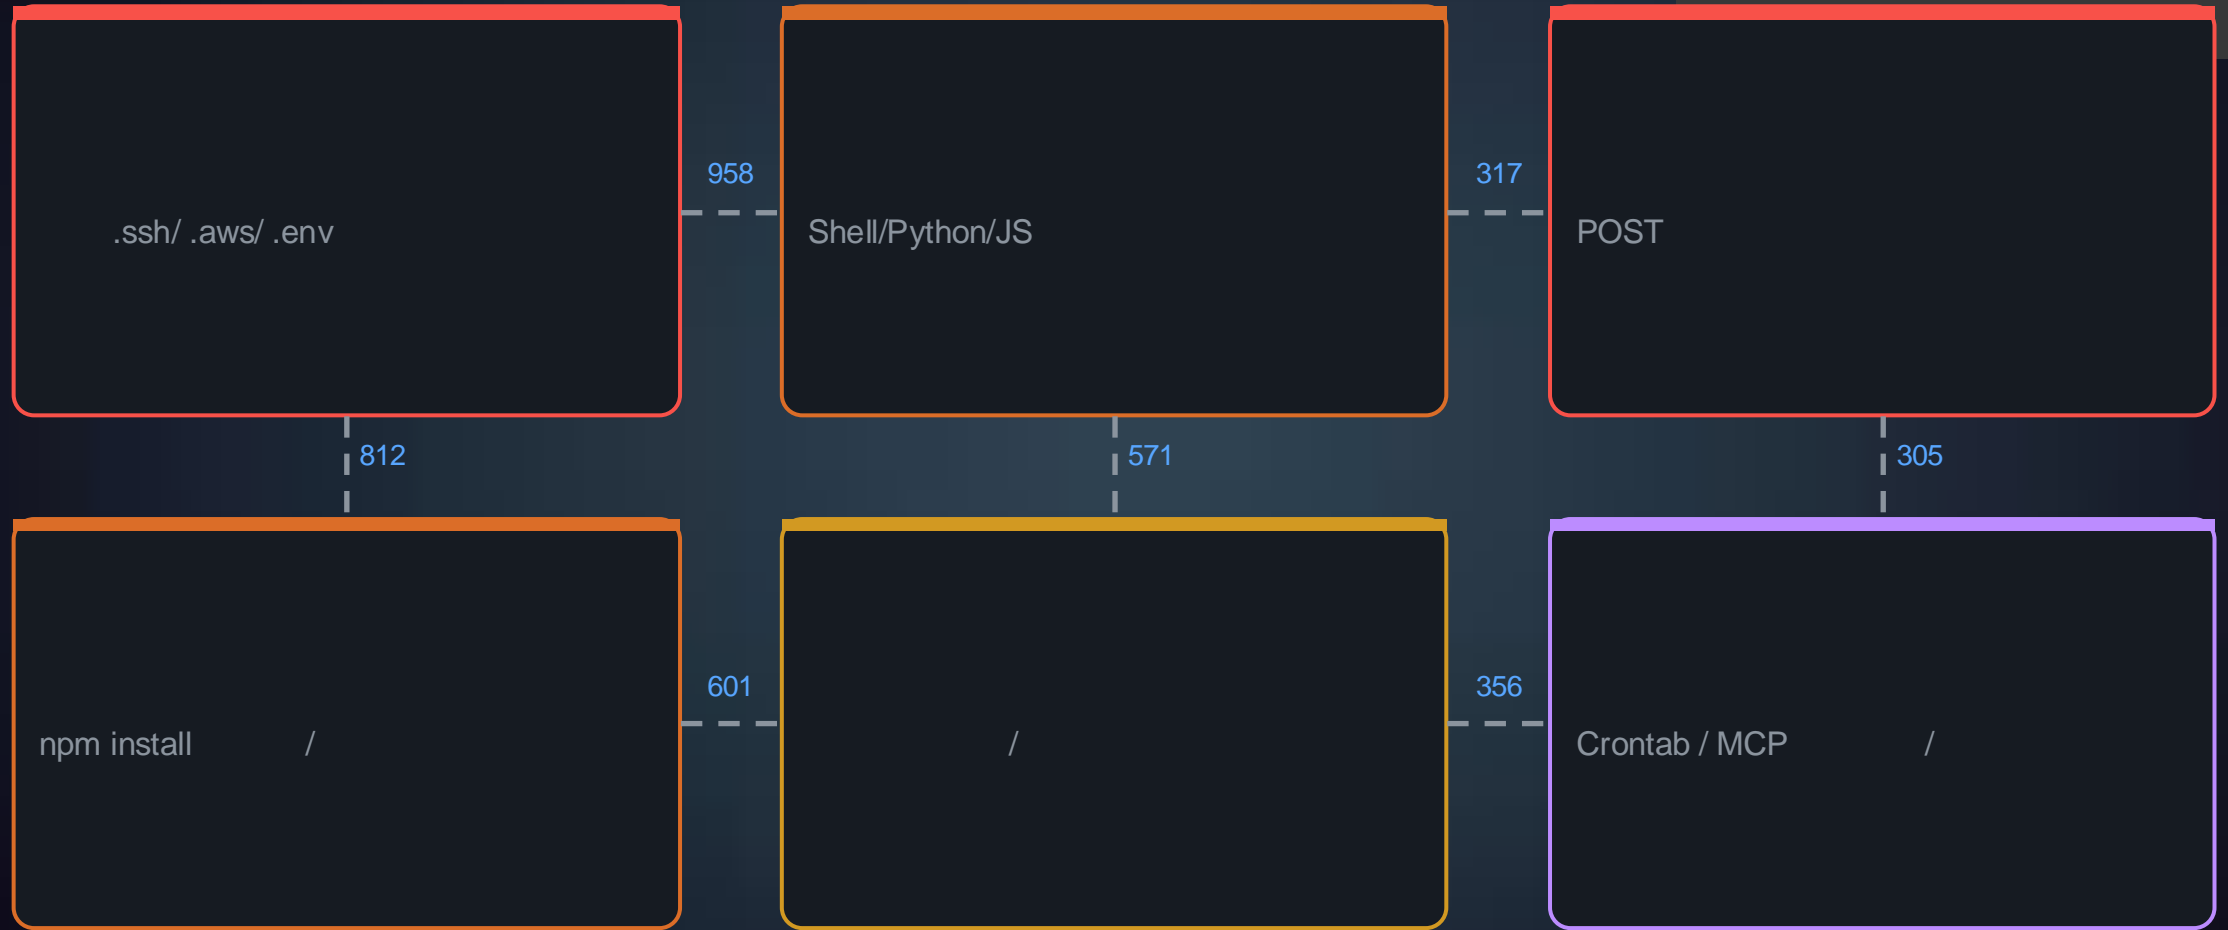

Right sidebar layout containing a grid of six rectangular boxes arranged in two columns and three rows.

Right sidebar layout containing a grid of ten rectangular boxes arranged in two columns and five rows.

+ 214

MITRE ATLAS + SAO

| = | = | = Skill

=

Skill () | SAO

: 8 x 13 x 14

Skill | 16,501 Skill

[Redacted text]